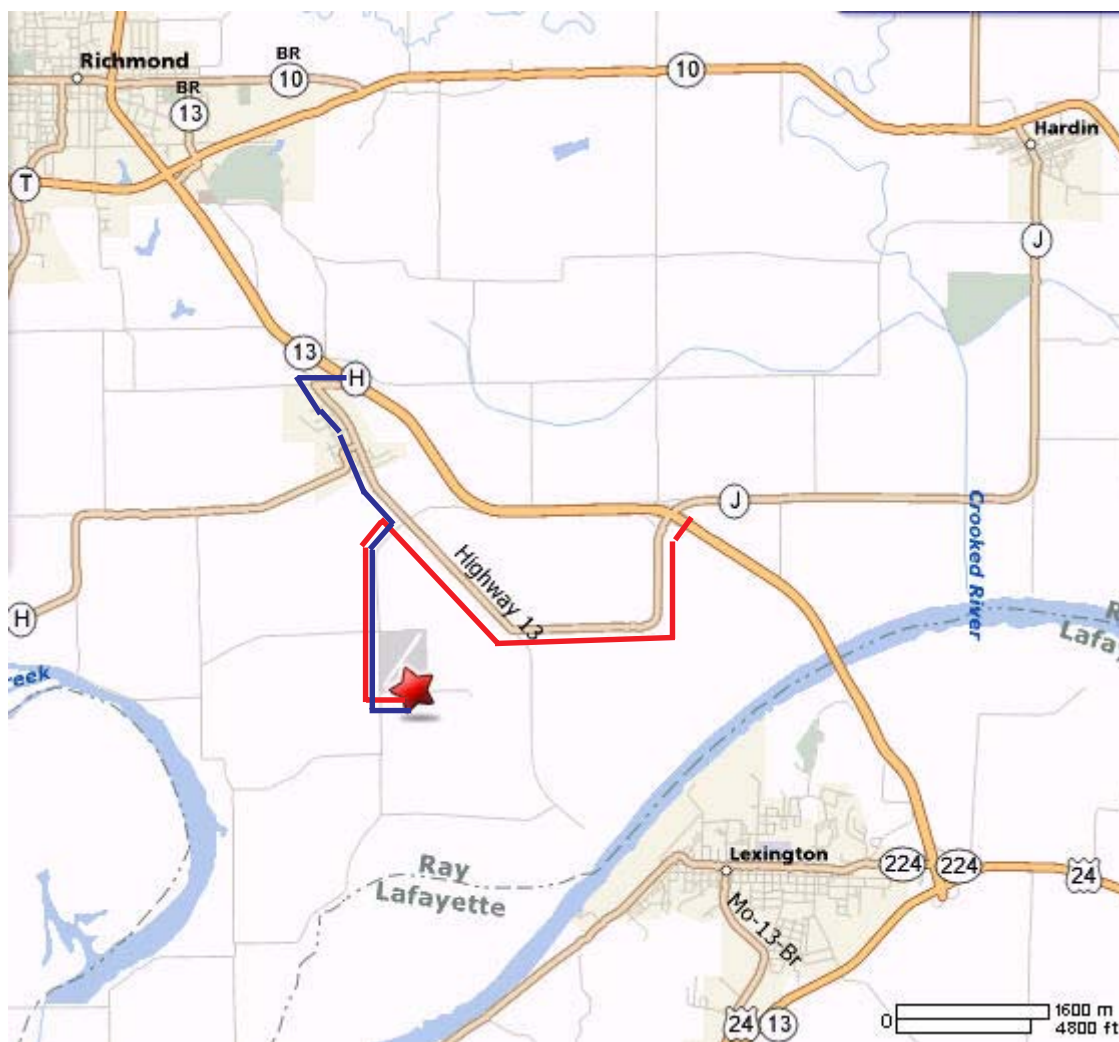

## There are two routes to arrive at SkydiveMRVS, from the North, the **Blue route**, from the South, the **Red route**

After traveling East from Kansas City on Hiway 210 you will exit right at Richmond Missouri and travel South 2 miles on State Hiway 13, At Henrietta you will exit right and travel 1 block to Business 13, at this intersection you will turn left and travel through the City of Henrietta on Business 13 for 1.5 miles passing over the railroad yard across the bridge, at the first cross road after the bridge turn right on 76th street, follow 76th street 1.25 miles to 64th street, here you turn left to arrive at the Airport.

Travel East past the City of Lexington 2 miles on State Hiway 13 ( do not travel Business 13 through the city ) follow State Hiway 13 North crossing the Missouri River, here you exit to route J, at the intersection of route J turn left, travel 2 miles to Business 13, turn right on Business 13 travel North 2 miles to the first crossroad, this is 76th street, exit and turn left on 76th, travel 1.25 miles to 64th street, turn left to arrive at the Airport.

As you travel, if you encounter problems with the directions or our location please feel free to phone us at **(816)290-5415**